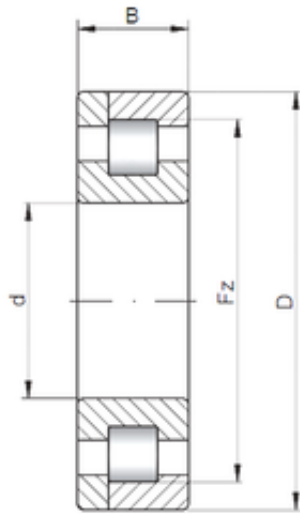

OMF Heavy Bearing Manufacturing Co.,Ltd

ISO NP2238 cylindrical roller bearings

Bearing No. NP2238

Size	190x340x92 mm
Bore Diameter	190 mm
Outer Diameter	340 mm
Width	92 mm
d	190 mm
D	340 mm
B	92 mm
C	92 mm

NP2238 Bearing 2D drawings and 3D CAD models