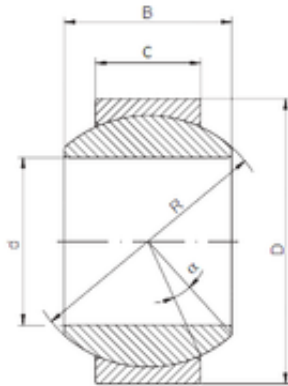

## ISO GE8FO plain bearings

Bearing No. GE8FO

Size	8x19x11 mm
Bore Diameter	8 mm
Outer Diameter	19 mm
Width	11 mm
d	8 mm
D	19 mm
B	11 mm
C	6 mm
R	16 mm
Angle	21 °

GE8FO Bearing 2D drawings and 3D CAD models