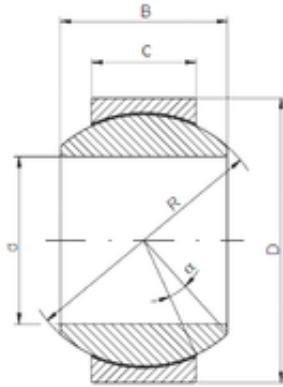

OMF Heavy Bearing Manufacturing Co.,Ltd

ISO GE120FW-2RS plain bearings

Bearing No. GE120FW-2RS

Size	120x210x115 mm
Bore Diameter	120 mm
Outer Diameter	210 mm
Width	115 mm
d	120 mm
D	210 mm
B	115 mm
C	70 mm
R	180 mm
Angle	16 °

GE120FW-2RS Bearing 2D drawings and 3D CAD models