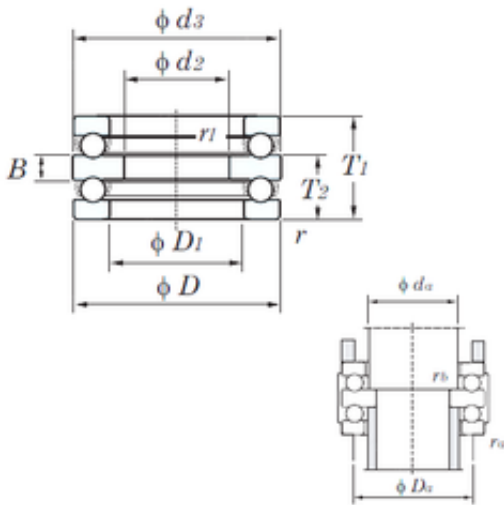

## KOYO 52316 thrust ball bearings

Bearing No. 52316

Size	65x140x79 mm
Bore Diameter	65 mm
Outer Diameter	140 mm
Width	79 mm
d2	65 mm
D	140 mm
T1	79 mm
T2	48.5 mm
d3	140 mm
r min.	1.5 mm
r1 min.	1 mm
A	45.5 mm
B	18 mm
C	15 mm
D1	82 mm
R	112 mm
da min.	80 mm
Da max.	110 mm
ra max.	1.5 mm
rb max.	1 mm
Weight	5.06 Kg
Basic dynamic load rating (C)	176 kN
Basic static load rating (C0)	424 kN
(Grease) Lubrication Speed	1200 r/min

52316 Bearing 2D drawings and 3D CAD models