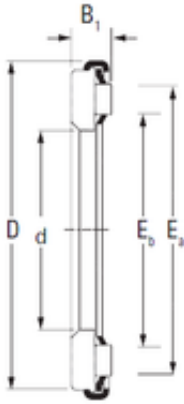

## KOYO AX 15 240 300 needle roller bearings

Bearing No. AX 15 240 300

|                               |                 |
|-------------------------------|-----------------|
| Size                          | 240x300x14.9 mm |
| Bore Diameter                 | 240 mm          |
| Outer Diameter                | 300 mm          |
| Width                         | 14,9 mm         |
| d                             | 240 mm          |
| D                             | 300 mm          |
| B1                            | 14,9 mm         |
| Ea                            | 286 mm          |
| Eb                            | 246 mm          |
| Weight                        | 2,3 Kg          |
| Basic dynamic load rating (C) | 280 kN          |
| Basic static load rating (C0) | 2240 kN         |

AX 15 240 300 Bearing 2D drawings and 3D CAD models