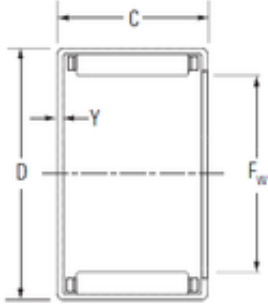

OMF Heavy Bearing Manufacturing Co.,Ltd

KOYO MJH-981 needle roller bearings

Bearing No. MJH-981

Size	14.288x20.638x12.70 mm
Bore Diameter	14.288 mm
Outer Diameter	20.638 mm
Width	12.70 mm
Fw	14.288 mm
D	20.638 mm
C	12.70 mm
Weight	0.014 Kg
Basic dynamic load rating (C)	8.01 kN
Basic static load rating (C0)	8.50 kN
(Grease) Lubrication Speed	12000 r/min
Bearing No.	MJH-981
Y(max)	1.02
Cr	7.98
C0r	8.49
Cu	1.30
Grease lub.	12000
Oil lub.	18000
(Refer.) Mass(kg)	0.014
Mounting inner ring	IR-68

MJH-981 Bearing 2D drawings and 3D CAD models