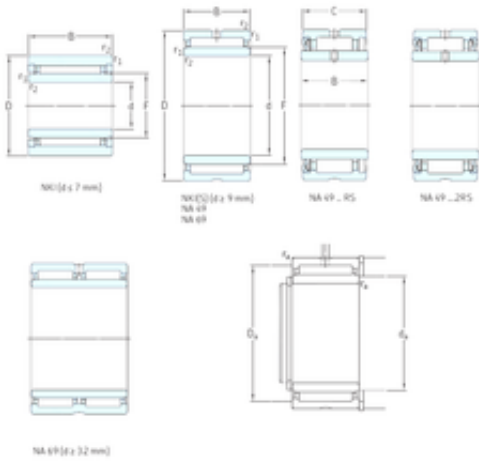

OMF Heavy Bearing Manufacturing Co.,Ltd

SKF NA4844 needle roller bearings

Bearing No. NA4844

Size	220x270x50 mm
Bore Diameter	220 mm
Outer Diameter	270 mm
Width	50 mm
d	220 mm
F	240 mm
D	270 mm
B	50 mm
C	50 mm
r1 min.	1,5 mm
r2 min.	1,5 mm
da max	228 mm
Da max.	262 mm
ra max.	1,5 mm
S	1,5 mm
Weight	6,35 Kg
Basic dynamic load rating (C)	238 kN
Basic static load rating (C0)	815 kN
Fatigue load limit (Pu)	81,5
Reference speed	1700 r/min

NA4844 Bearing 2D drawings and 3D CAD models