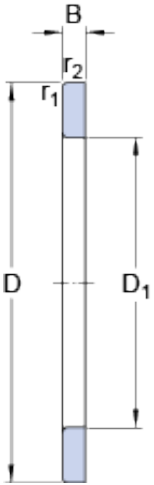

OMF Heavy Bearing Manufacturing Co.,Ltd

SKF GS 81213 thrust roller bearings

Bearing No. GS 81213

Size	8x100x67 mm
Bore Diameter	8 mm
Outer Diameter	100 mm
Width	67 mm
D	100 mm
B	8 mm
D ₁	67 mm
Size	8x100x67 mm
Bore Diameter	8 mm
Outer Diameter	100 mm
Width	67 mm
D	100 mm
B	8 mm
D ₁	67 mm
D ₁	67 mm
r _{1,2} min.	1 mm
Mass housing washer	0.28 kg

GS 81213 Bearing 2D drawings and 3D CAD models