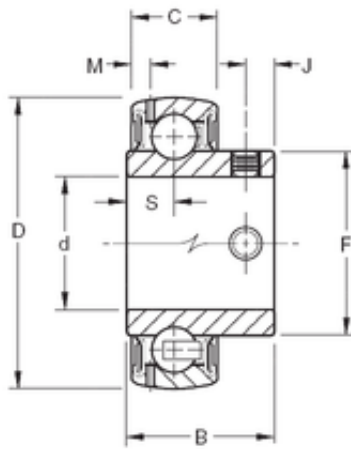

## Timken GYA012RRB deep groove ball bearings

Bearing No. GYA012RRB

Size	19.05x47x27 mm
Bore Diameter	19.05 mm
Outer Diameter	47 mm
Width	27 mm
d	19.05 mm
D	47 mm
B	27 mm
C	14 mm
F	29 mm
J	6,02 mm
M	3,05 mm
S	8,86 mm
Thread (G)	M6X1
Weight	0,14 Kg
Basic dynamic load rating (C)	14,3 kN

GYA012RRB Bearing 2D drawings and 3D CAD models