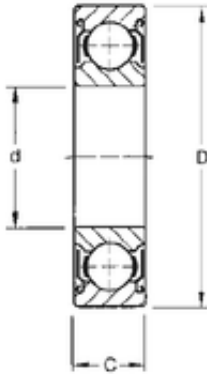

Timken 305KDD deep groove ball bearings

Bearing No. 305KDD

| | |
|-------------------------------|-------------|
| Size | 25x62x17 mm |
| Bore Diameter | 25 mm |
| Outer Diameter | 62 mm |
| Width | 17 mm |
| d | 25 mm |
| D | 62 mm |
| B | 17 mm |
| C | 17 mm |
| Weight | 0,236 Kg |
| Basic dynamic load rating (C) | 26,6 kN |

305KDD Bearing 2D drawings and 3D CAD models