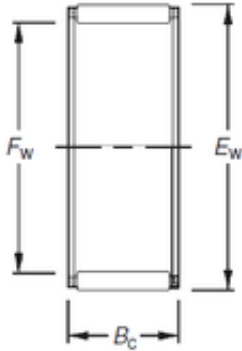

### Timken K15,2X22,2X12BE needle roller bearings

Bearing No. K15,2X22,2X12BE

Bore Diameter	15 mm
Outer Diameter	22 mm
Fw	15 mm
Ew	22 mm
Bc	12 mm
Weight	0,012 Kg
Basic dynamic load rating (C)	10,8 kN

K15,2X22,2X12BE Bearing 2D drawings and 3D CAD models