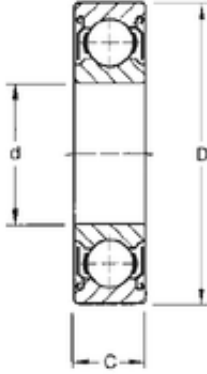

OMF Heavy Bearing Manufacturing Co.,Ltd

Timken S10KDD deep groove ball bearings

Bearing No. S10KDD

Size	25.4x50.8x9.52 mm
Bore Diameter	25,4 mm
Outer Diameter	50,8 mm
Width	9,52 mm
d	25,4 mm
D	50,8 mm
B	9,52 mm
C	9,52 mm
Weight	0,082 Kg
Basic dynamic load rating (C)	11 kN

S10KDD Bearing 2D drawings and 3D CAD models