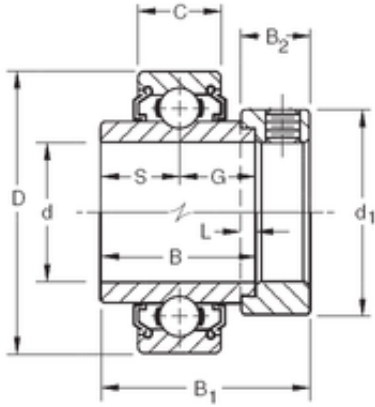

## Timken 1215KLL deep groove ball bearings

Bearing No. 1215KLL

Size	74.6125x130x74.61 mm
Bore Diameter	74,6125 mm
Outer Diameter	130 mm
Width	74,61 mm
d	74,6125 mm
D	130 mm
B	74,61 mm
C	25 mm
d1	101,6 mm
B1	91,08 mm
B2	23,81 mm
G	37,31 mm
L	6,35 mm
S	37,31 mm
Weight	2,268 Kg
Basic dynamic load rating (C)	69,5 kN

1215KLL Bearing 2D drawings and 3D CAD models