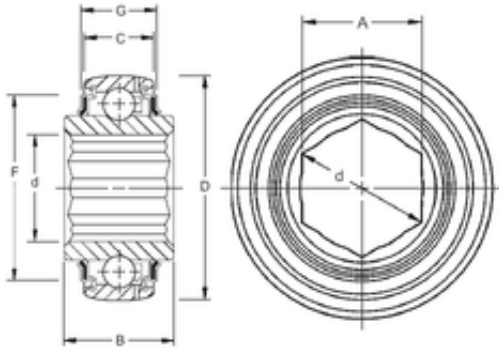

**Timken G206KPPB4 deep groove ball bearings**

Bearing No. G206KPPB4

Size	29.26x62x24 mm
Bore Diameter	29,26 mm
Outer Diameter	62 mm
Width	24 mm
d	29,26 mm
D	62 mm
B	24 mm
C	18 mm
A	25,43 mm
F	52,07 mm
G	19,56 mm
Weight	0,277 Kg
Basic dynamic load rating (C)	21,6 kN

G206KPPB4 Bearing 2D drawings and 3D CAD models